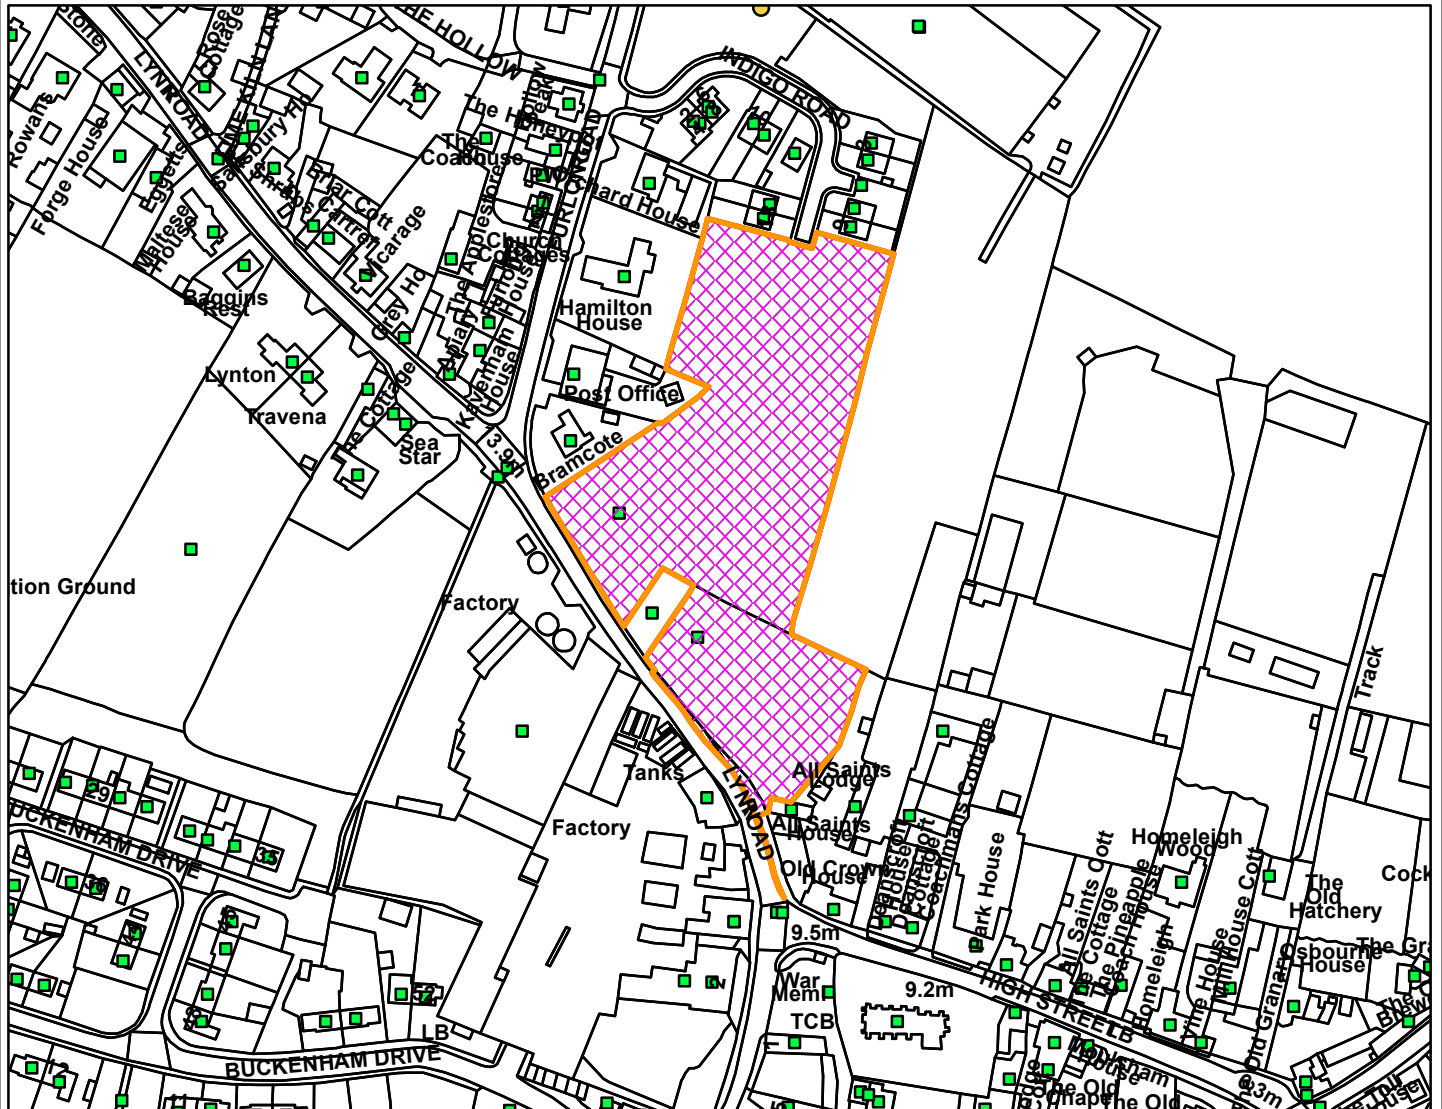

Land Between Bramcote House and Village Hall Lynn Road Stoke Ferry Norfolk

Legend

[Empty legend box]

Scale: 1:2,500

Reproduced from the Ordnance Survey map with permission of the Controller of His Majesty's Stationery Office © Crown Copyright 2023.

Unauthorised reproduction infringes Crown Copyright and may lead to prosecution or civil proceedings.

Organisation	BCKLWN
Department	Department
Comments	Not Set
Date	20/12/2023
MSA Number	0100024314